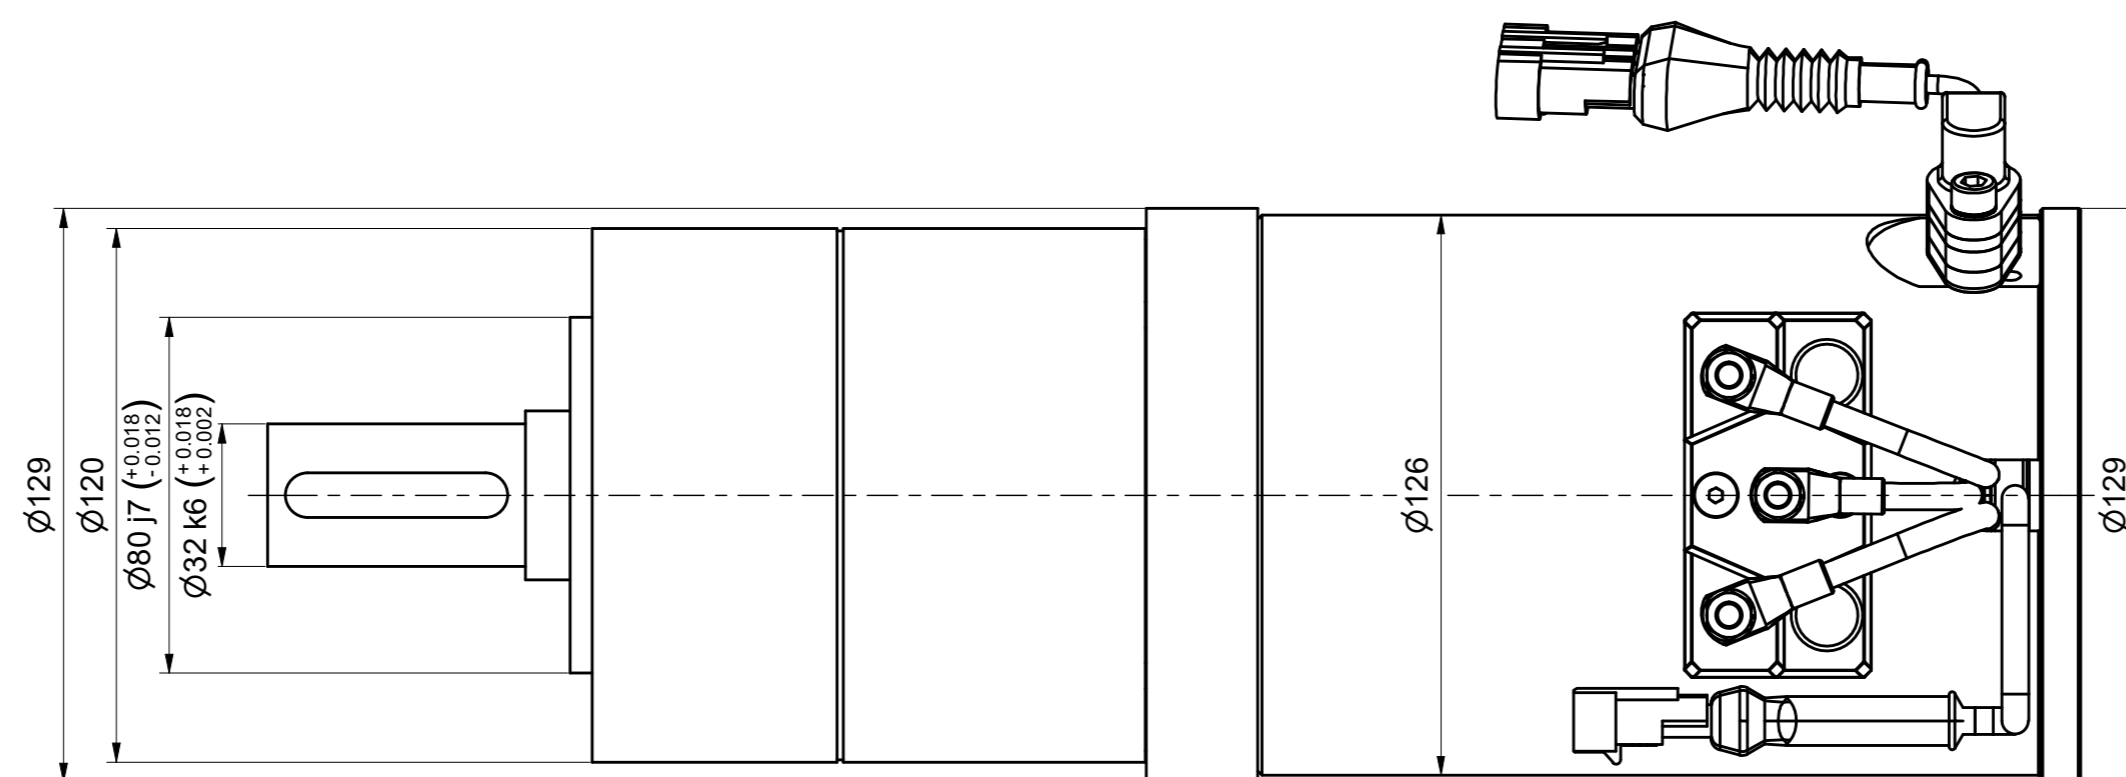

Feather key  
10x8x50 UNI 6604

Dimensions	P120		
	1 Stage	2 Stages	3 Stages
A	89.7 ± 0.5	123.9 ± 0.5	158.1 ± 0.5
B	372.7	406.9	441.1