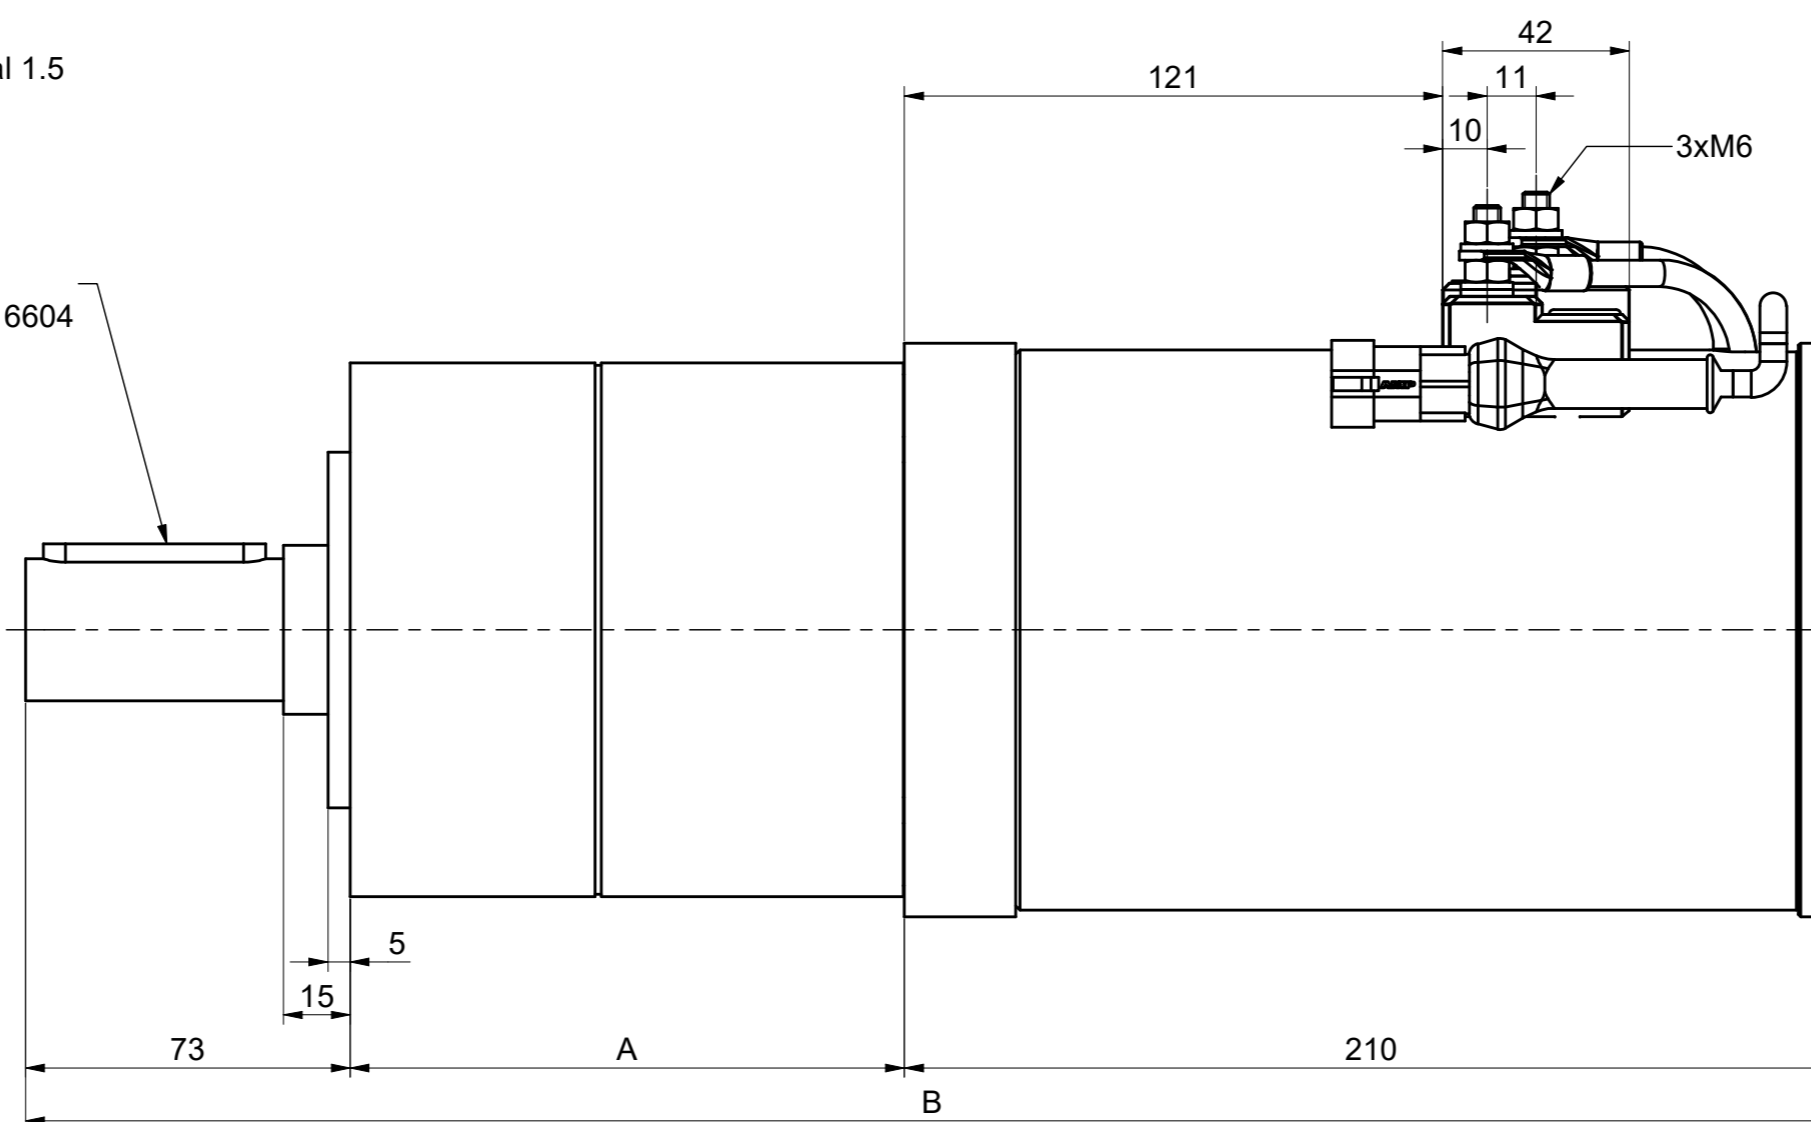

Feather key  
10x8x50 UNI 6604

Dimensions	P120		
	1 Stage	2 Stages	3 Stages
A	89.7 ± 0.5	123.9 ± 0.5	158.1 ± 0.5
B	372.7	406.9	441.1