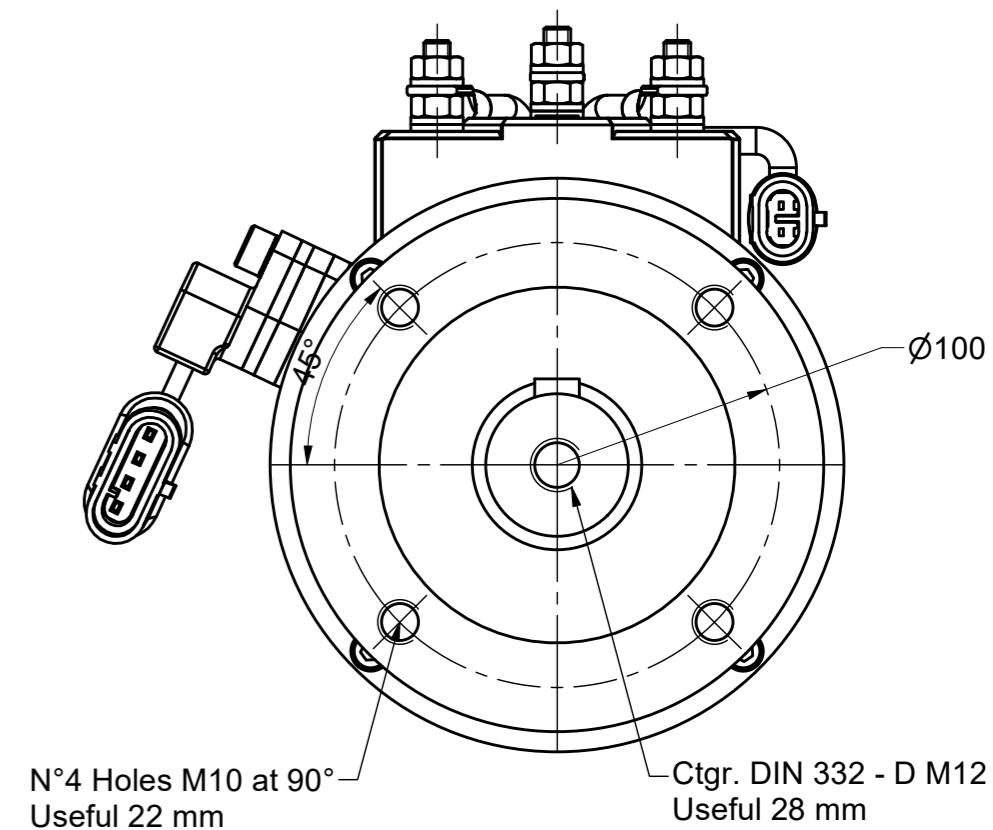

Feather key  
10x8x50 UNI 6604

Dimensions	P120		
	1 Stage	2 Stages	3 Stages
A	89.7 ± 0.5	123.9 ± 0.5	158.1 ± 0.5
B	372.7	406.9	441.1