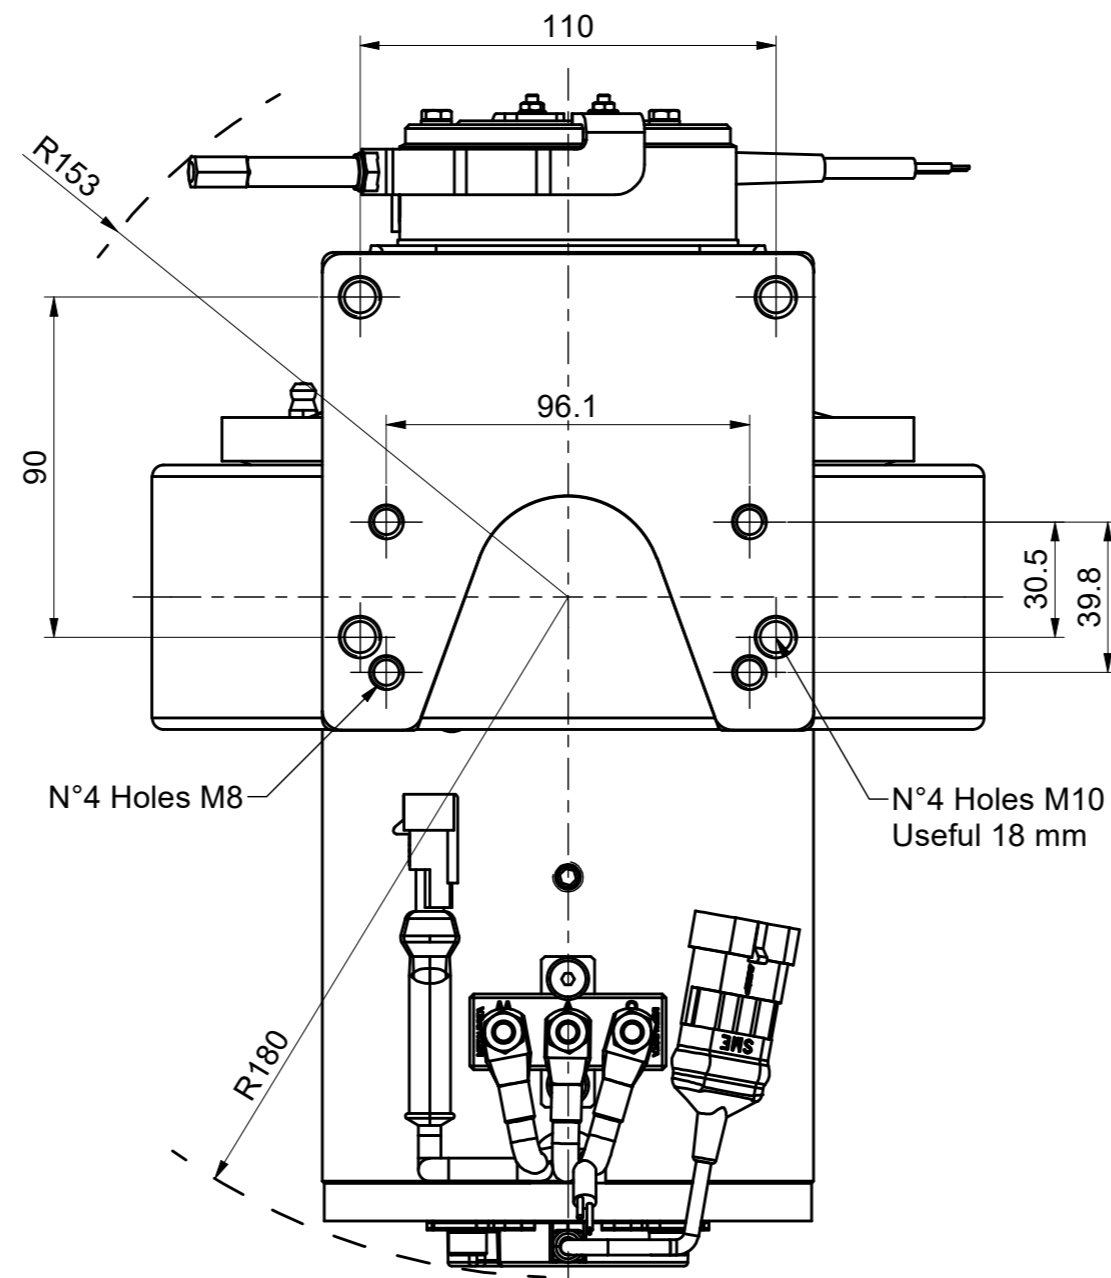

Thermal sensor KTY 84/130  
Axial sensor 64 PPR  
Plug AMP Automotive Superseal 1.5  
Series P4 282106-1

View from "A"