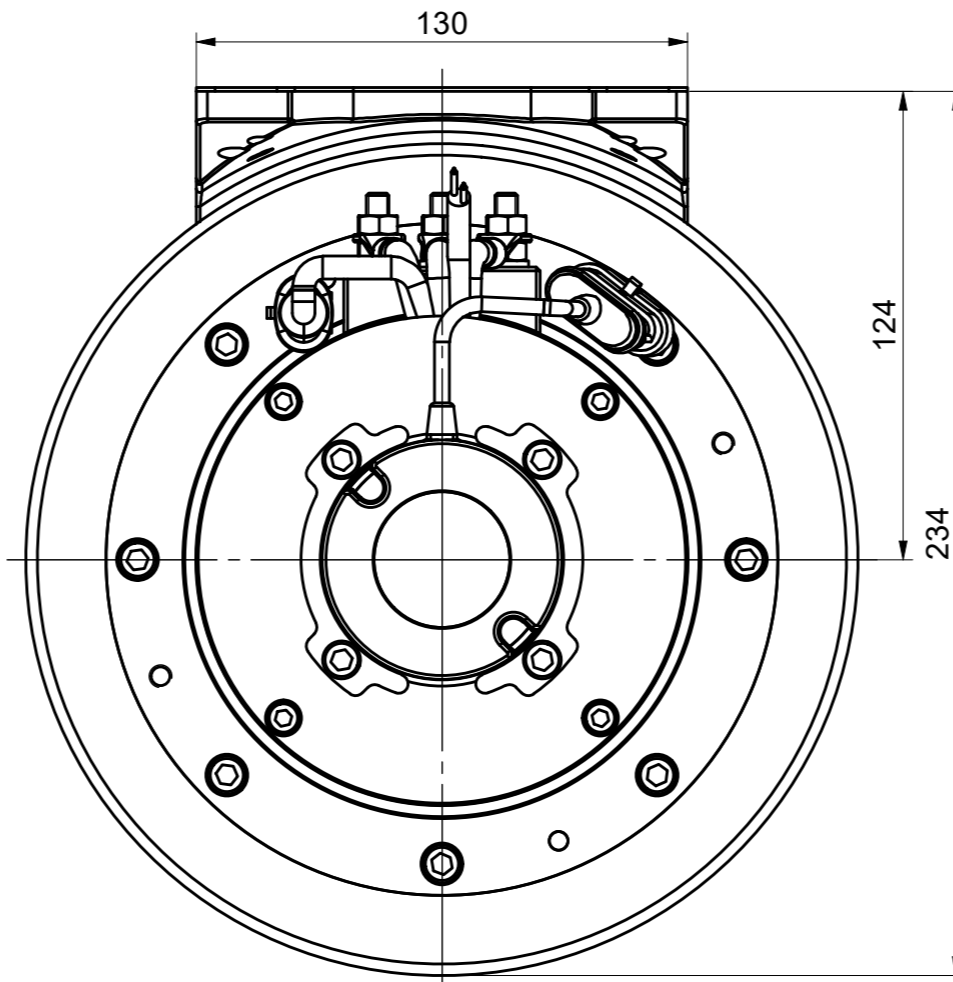

Thermal sensor KTY 84/130  
Axial sensor 64 PPR  
Plug AMP Automotive Superseal 1.5  
Series P4 282106-1

View from "A"