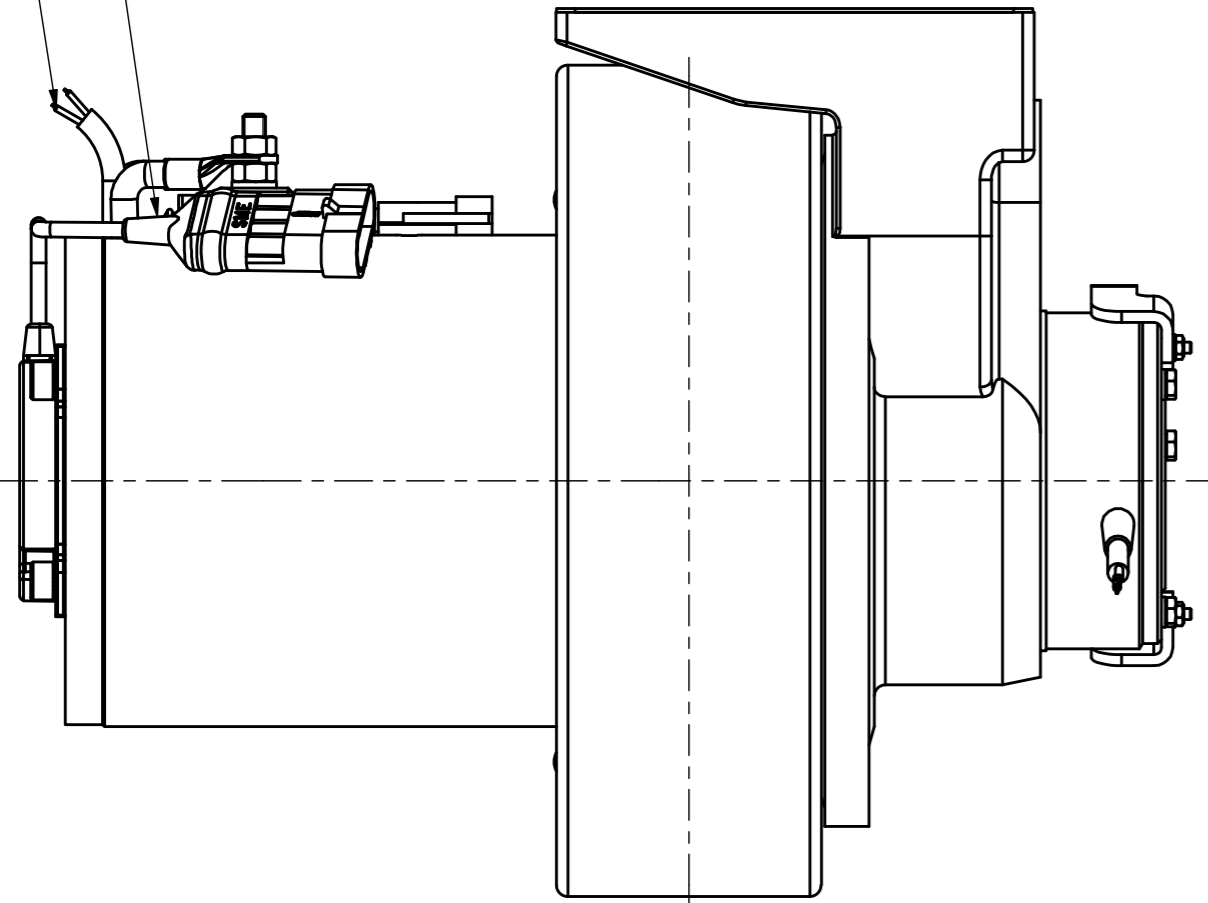

Thermal sensor KTY 84/130  
Axial sensor 64 PPR  
Plug AMP Automotive Superseal 1.5  
Series P4 282106-1

View from "A"