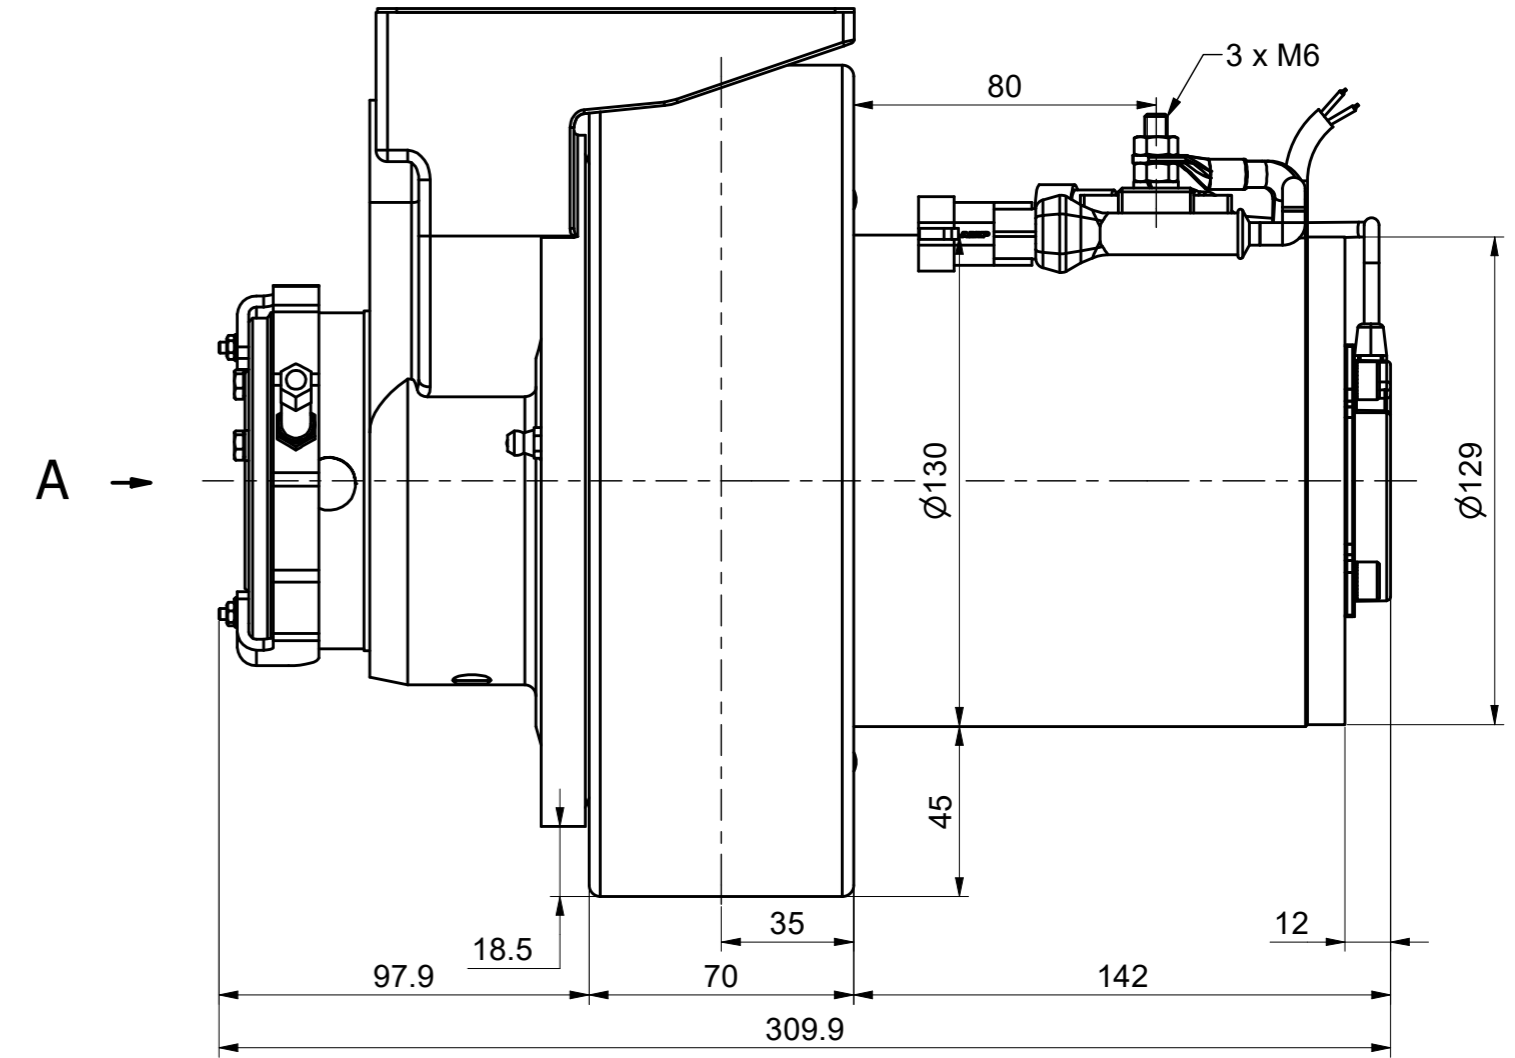

Thermal sensor KTY 84/130  
Axial sensor 64 PPR  
Plug AMP Automotive Superseal 1.5  
Series P4 282106-1

View from "A"