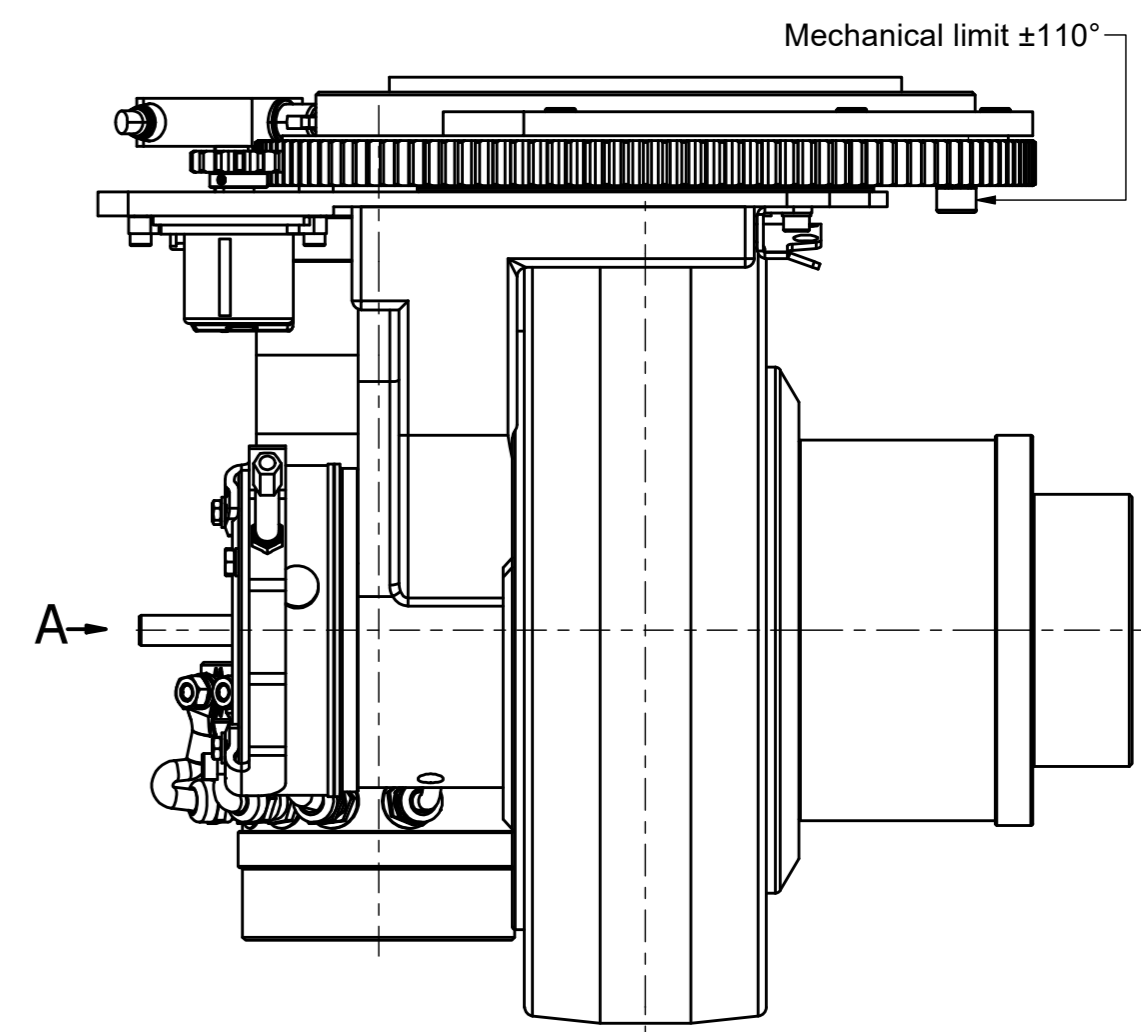

Sick Can-Open encoder
4096ppr with M12 connector

View from "A"