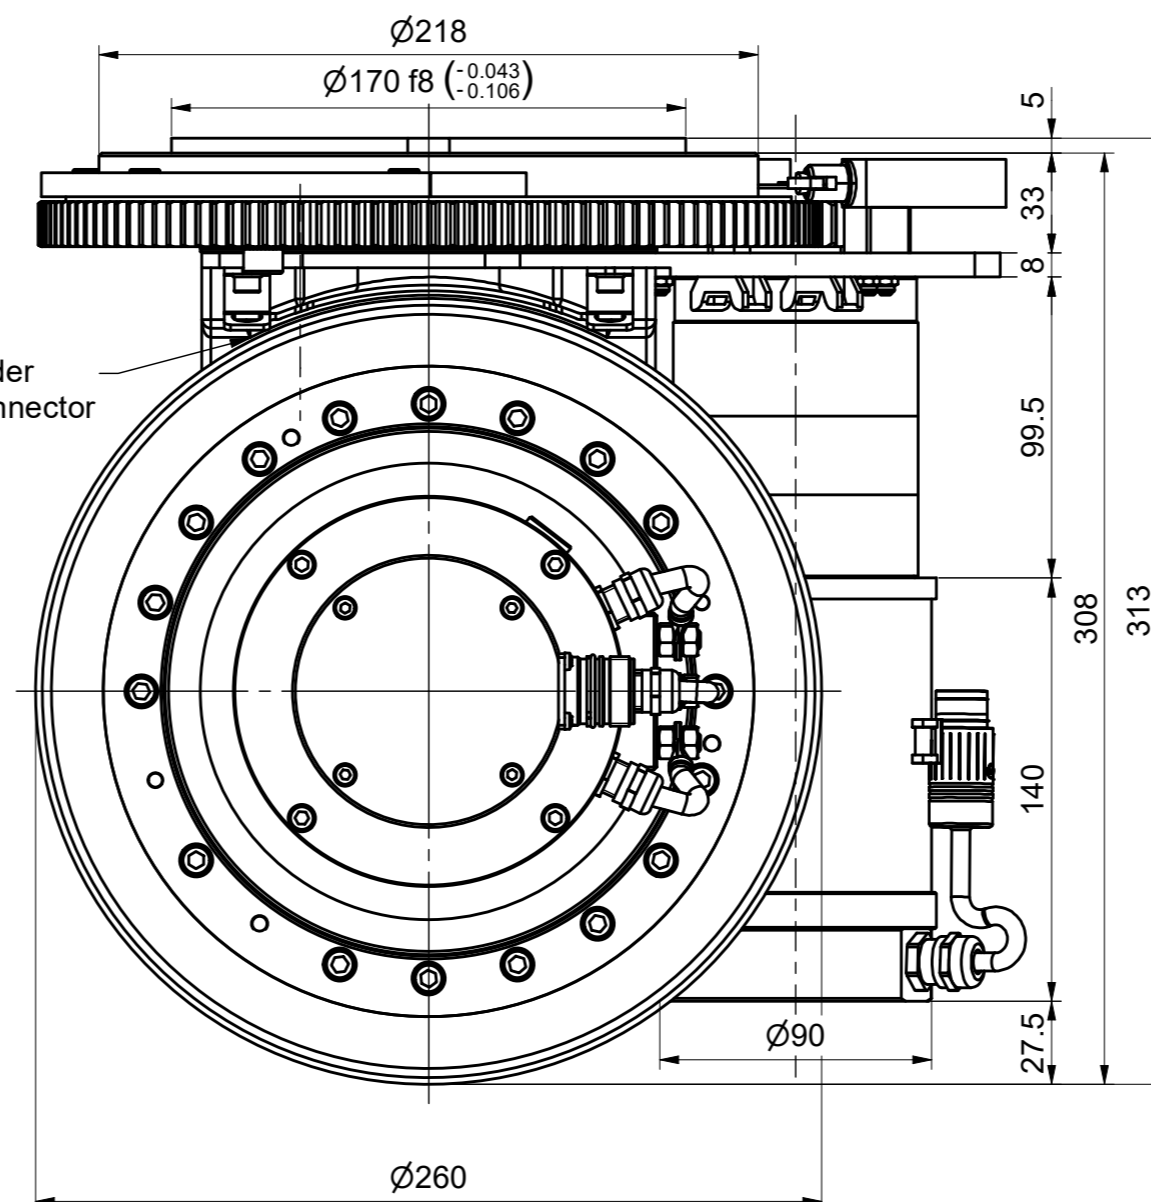

Sick Can-Open encoder
4096ppr with M12 connector

View from "A"