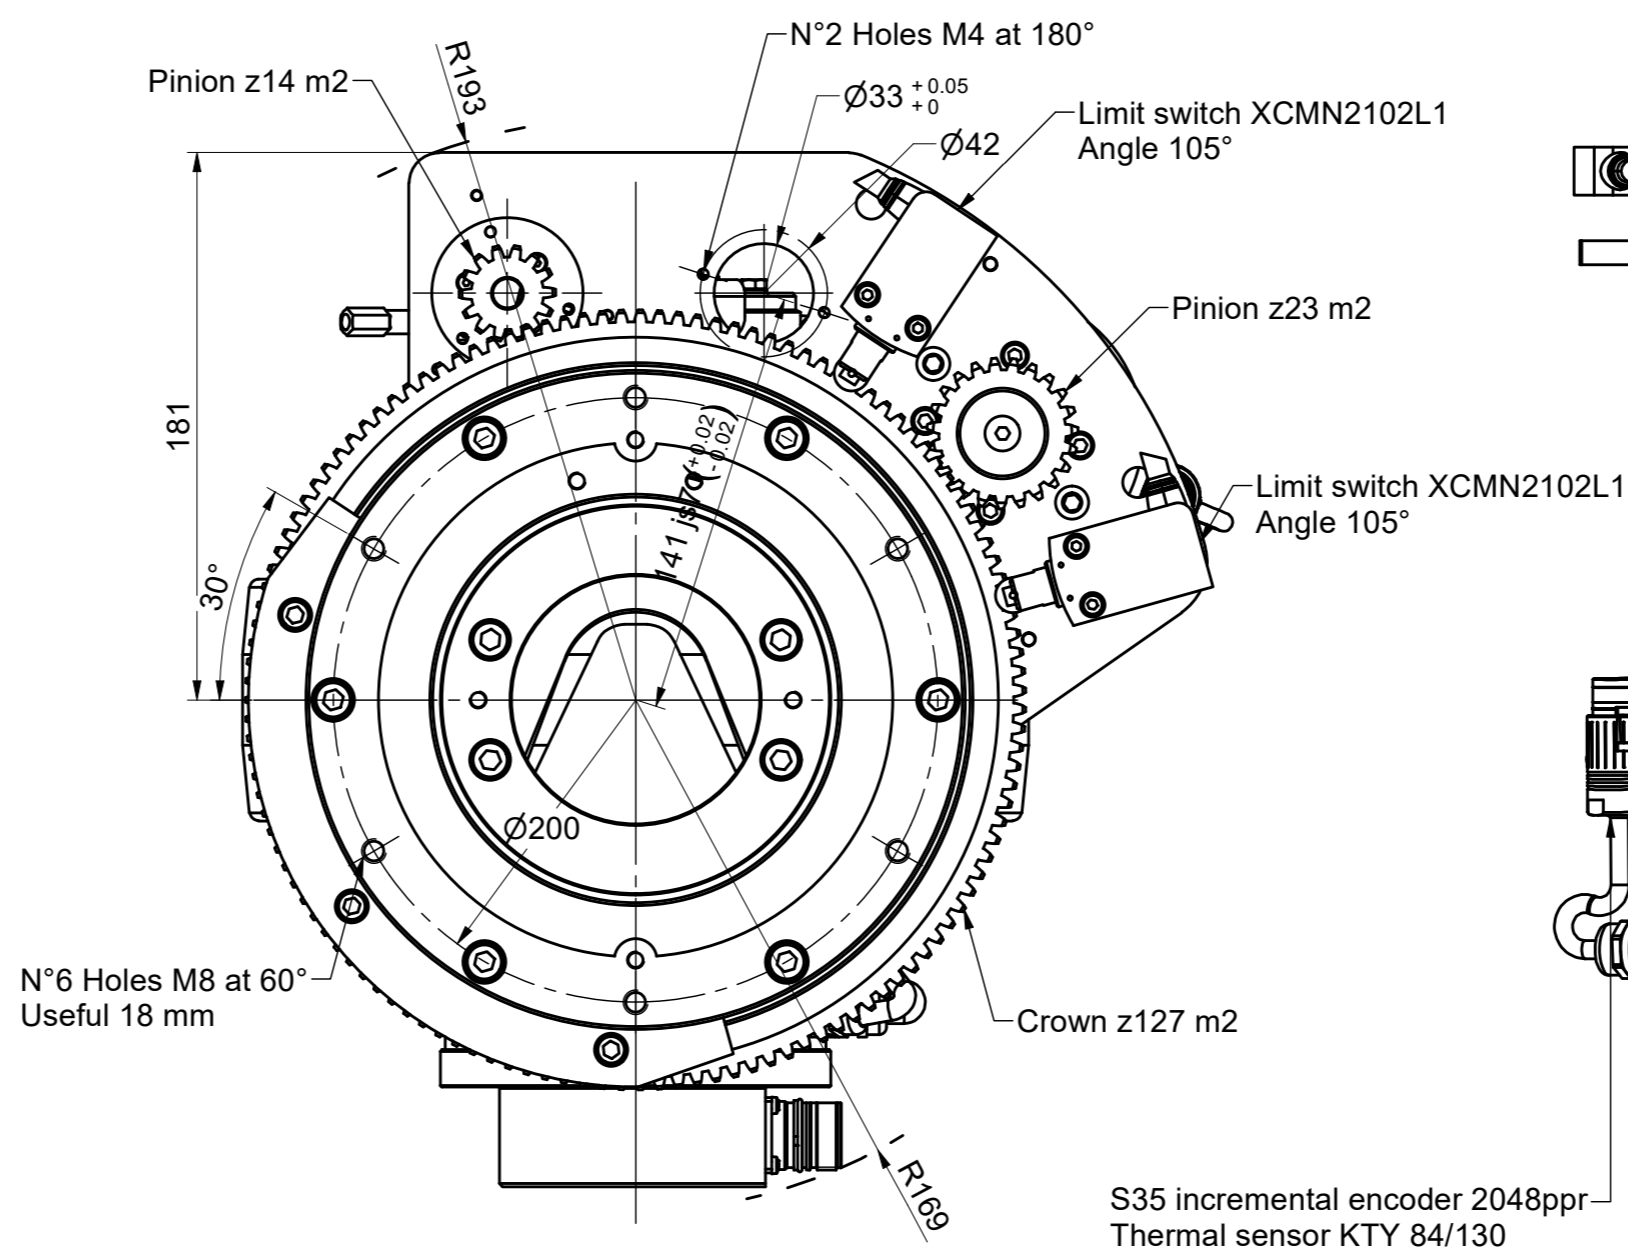

Sick Can-Open encoder
4096ppr with M12 connector

View from "A"