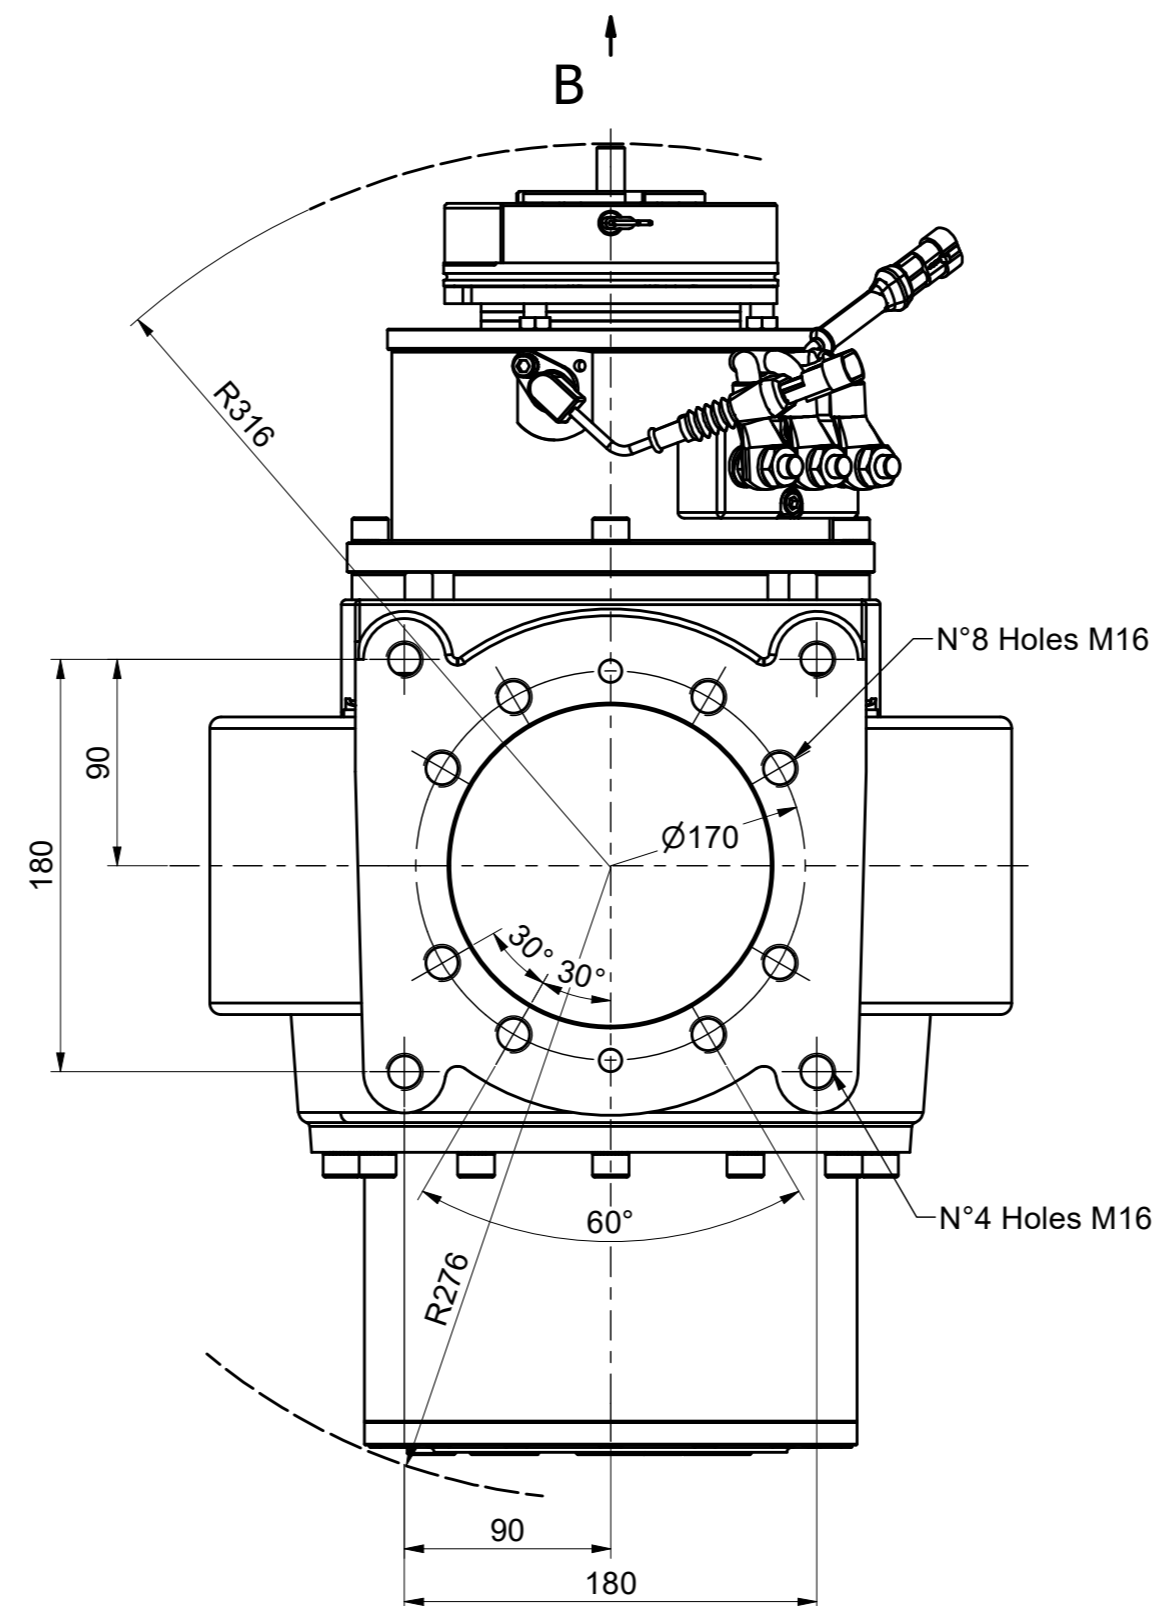

View from "B"

View from "A"

Thermal sensor KTY 84/130
Plug AMP Automotive Superseal 1.5
Series P2 282104-1