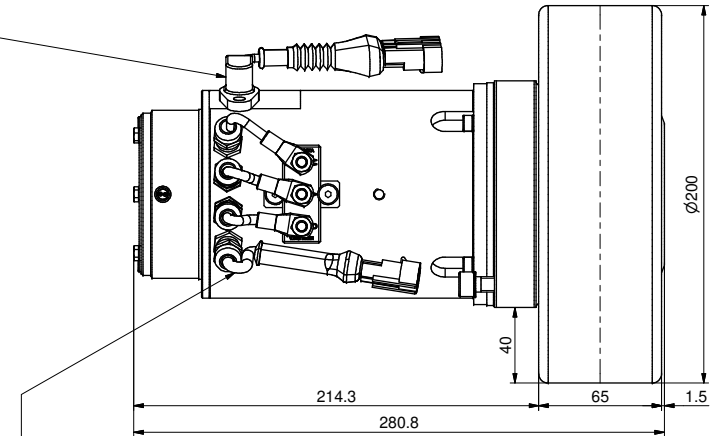

View from "A"

Radial sensor 32 PPR  
Plug AMP Automotive Superseal 1.5  
Series P4 282106-1

View with wheel

Thermal sensor KTY 84/130  
Plug AMP Automotive Superseal 1.5  
Series P2 282104-1