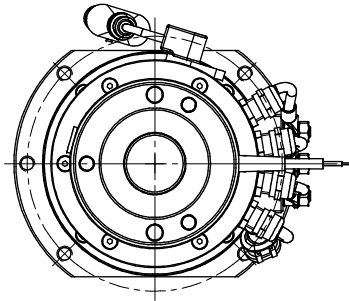

View from "A"

Radial sensor 32 PPR  
Plug AMP Automotive Superseal 1.5  
Series P4 282106-1

View with wheel

Thermal sensor KTY 84/130  
Plug AMP Automotive Superseal 1.5  
Series P2 282104-1