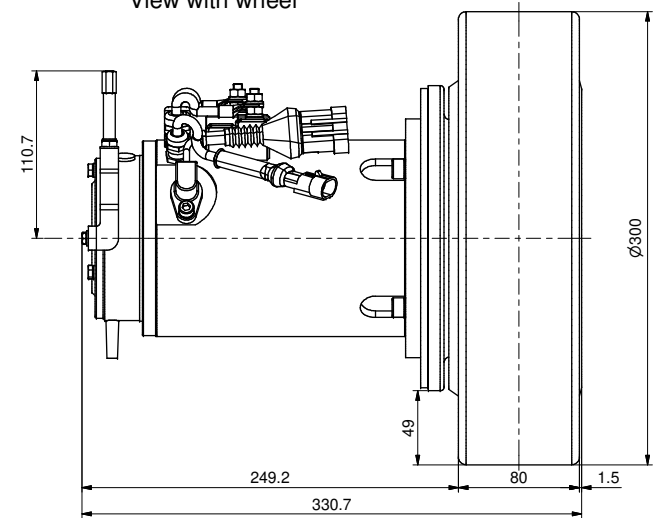

View from "A"

View with wheel

- Thermal sensor KTY 84/130
- Plug AMP Automotive Superseal 1.5  
Series P2 282104-1
- Radial sensor 48 PPR
- Plug AMP Automotive Superseal 1.5  
Series P4 282106-1