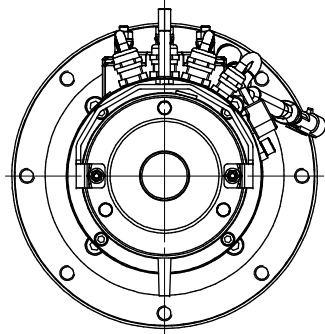

View from "A"

View with wheel

- Thermal sensor KTY 84/130
- Plug AMP Automotive Superseal 1.5  
Series P2 282104-1
- Radial sensor 48 PPR
- Plug AMP Automotive Superseal 1.5  
Series P4 282106-1