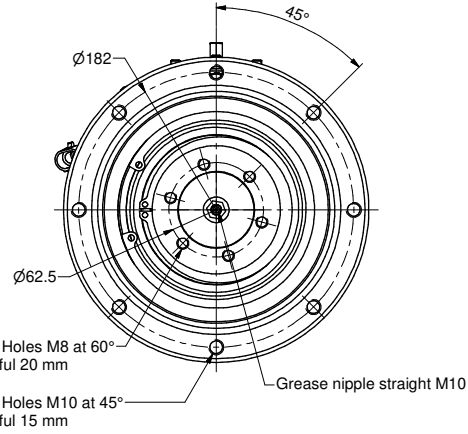

View from "A"

View with wheel

- Thermal sensor KTY 84/130
- Plug AMP Automotive Superseal 1.5  
Series P2 282104-1
- Radial sensor 48 PPR
- Plug AMP Automotive Superseal 1.5  
Series P4 282106-1