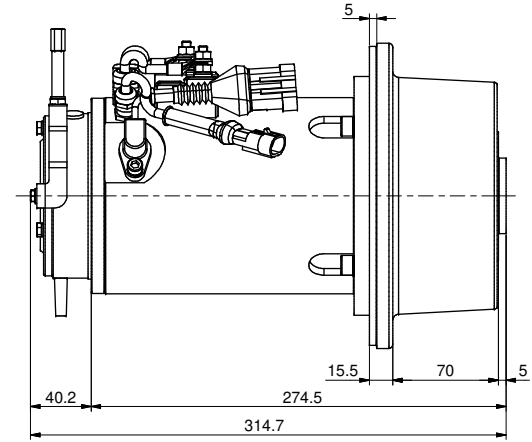

View from "A"

View with wheel

- Thermal sensor KTY 84/130
- Plug AMP Automotive Superseal 1.5  
Series P2 282104-1
- Radial sensor 48 PPR
- Plug AMP Automotive Superseal 1.5  
Series P4 282106-1