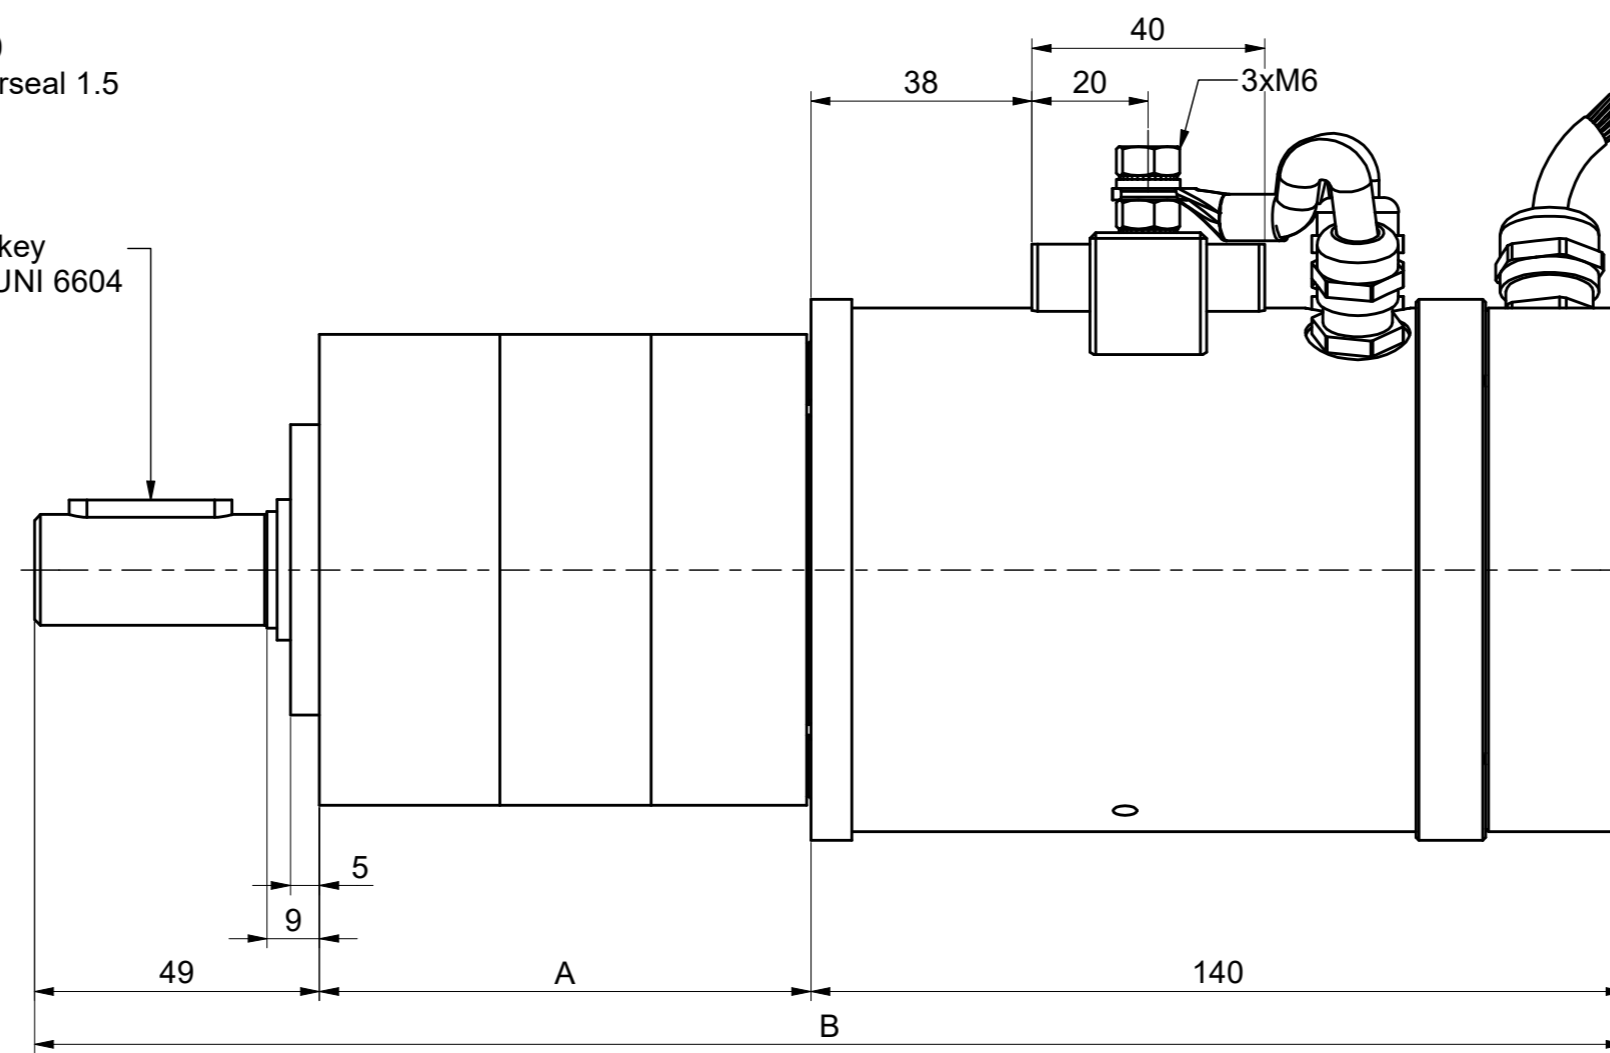

Feather key
6x6x28 UNI 6604

Dimensions	PM81		
	1 Stage	2 Stages	3 Stages
A	59.9 ±0.5	81.6 ±0.5	103.3 ±0.5
B	248.9	270.6	292.3