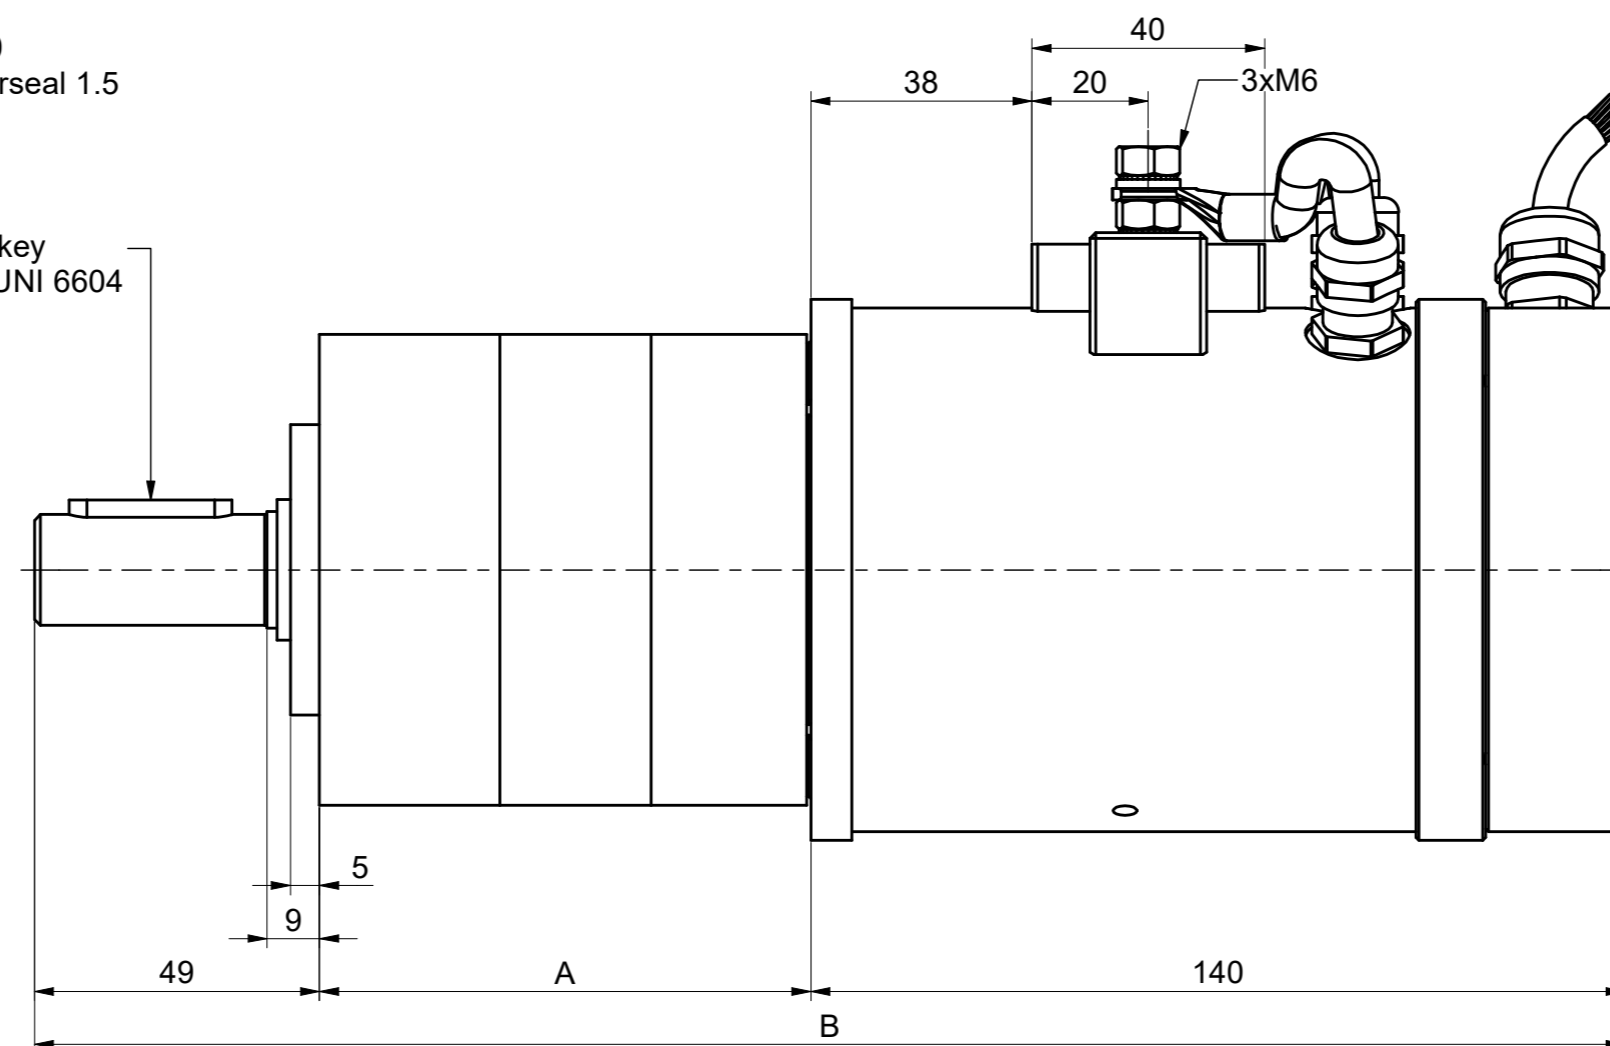

Feather key
6x6x28 UNI 6604

Dimensions	PM81		
	1 Stage	2 Stages	3 Stages
A	59.9 ±0.5	81.6 ±0.5	103.3 ±0.5
B	248.9	270.6	292.3