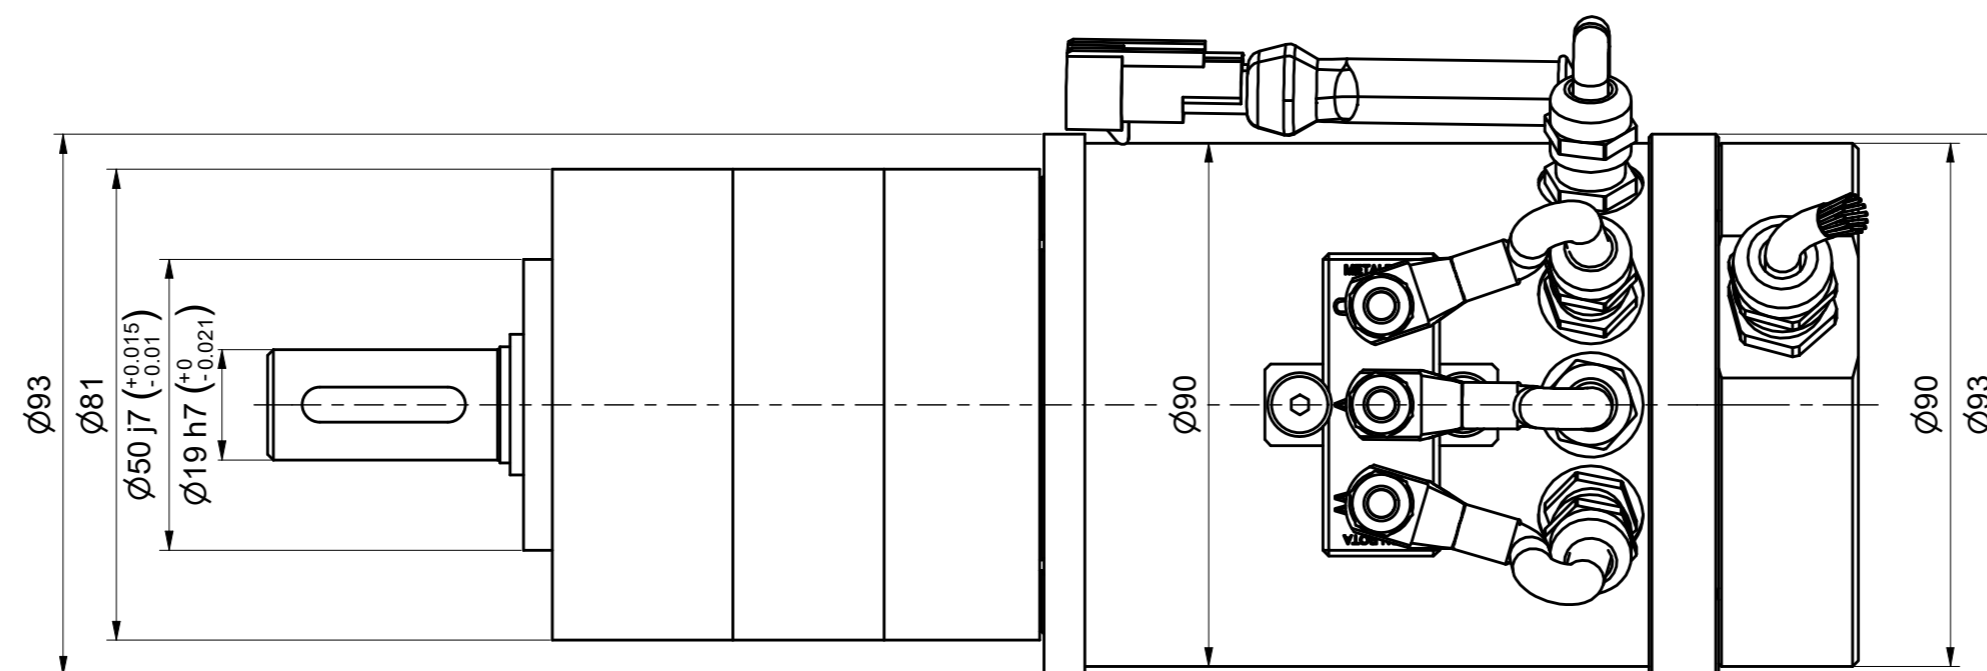

Feather key
6x6x28 UNI 6604

Dimensions	PM81		
	1 Stage	2 Stages	3 Stages
A	59.9 ±0.5	81.6 ±0.5	103.3 ±0.5
B	248.9	270.6	292.3