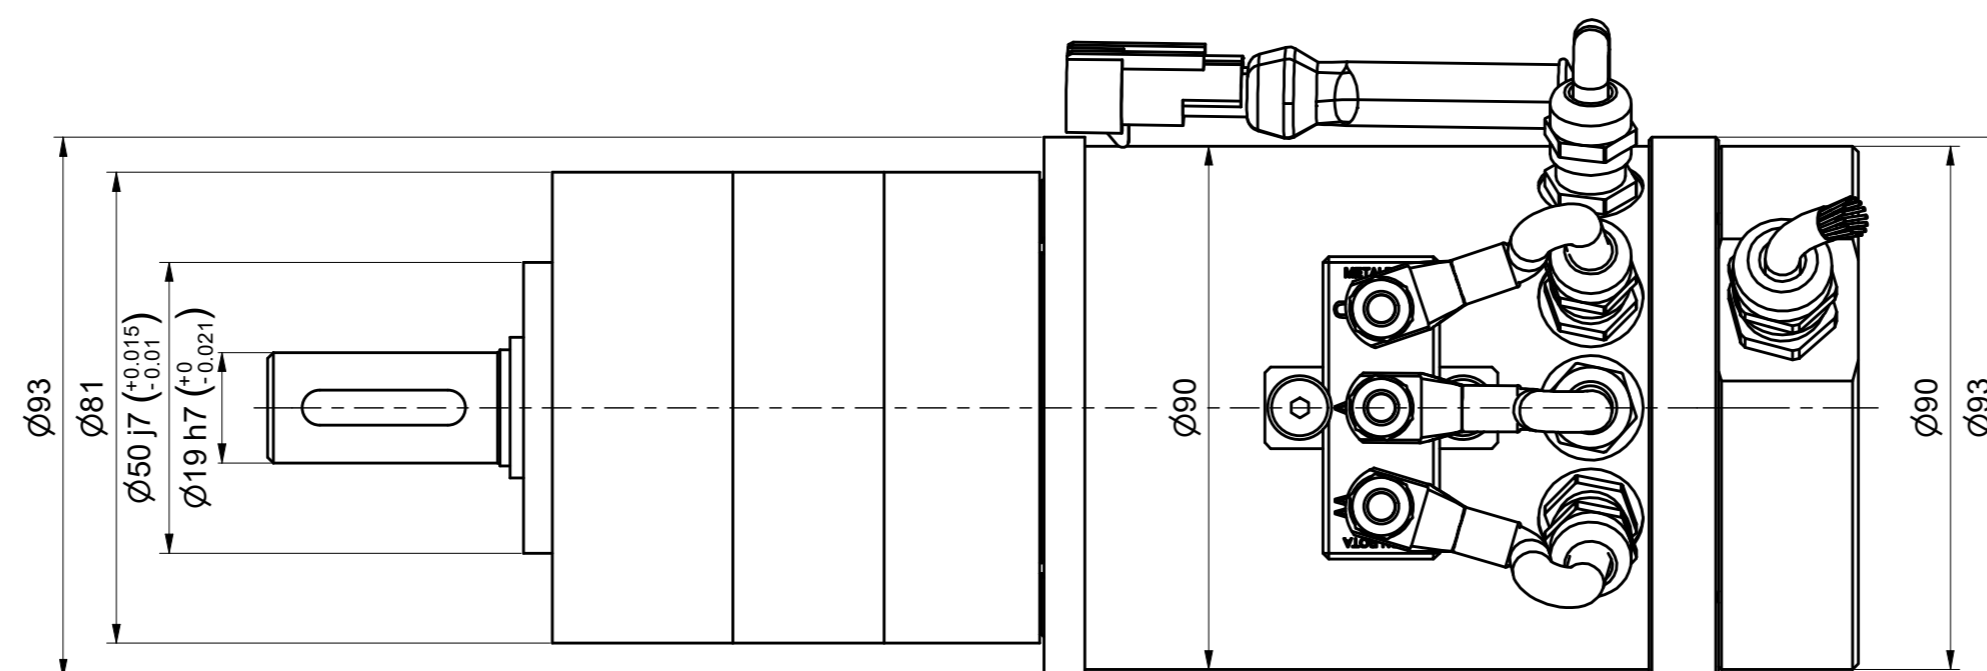

Feather key
6x6x28 UNI 6604

Dimensions	PM81		
	1 Stage	2 Stages	3 Stages
A	59.9 ±0.5	81.6 ±0.5	103.3 ±0.5
B	248.9	270.6	292.3