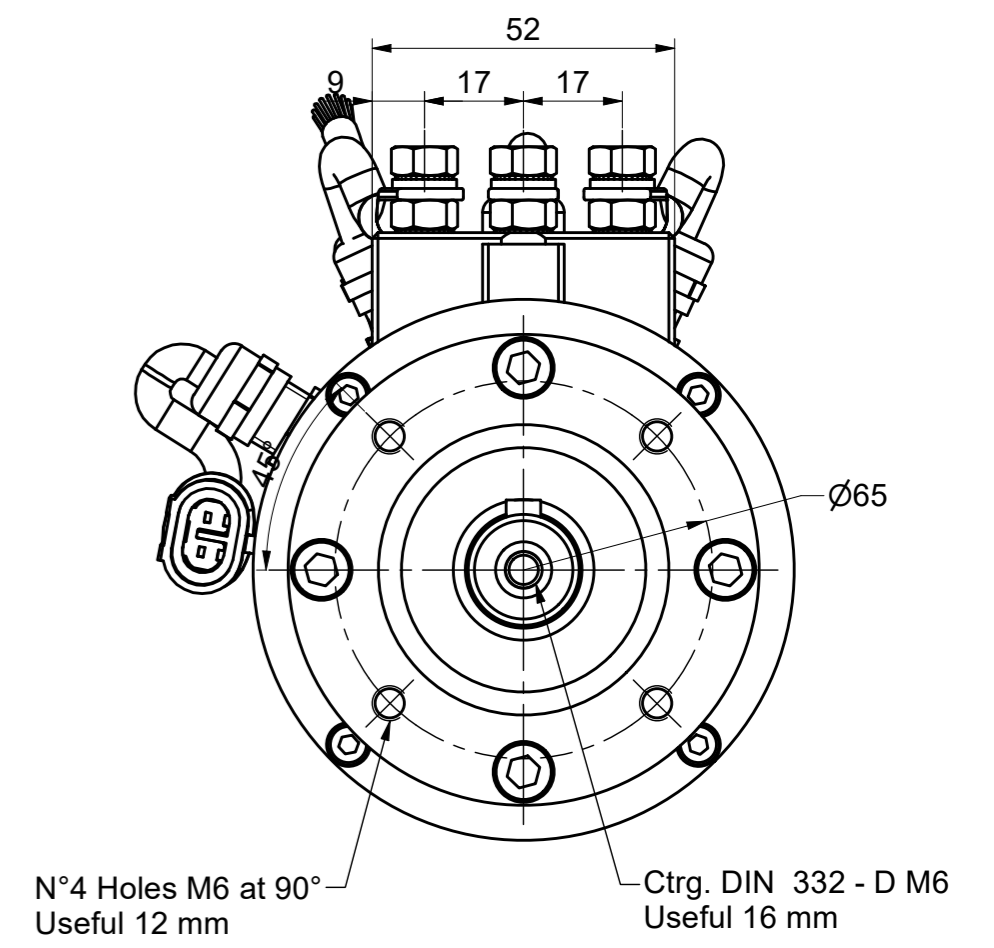

Feather key
6x6x28 UNI 6604

Dimensions	PM81		
	1 Stage	2 Stages	3 Stages
A	59.9 ±0.5	81.6 ±0.5	103.3 ±0.5
B	248.9	270.6	292.3