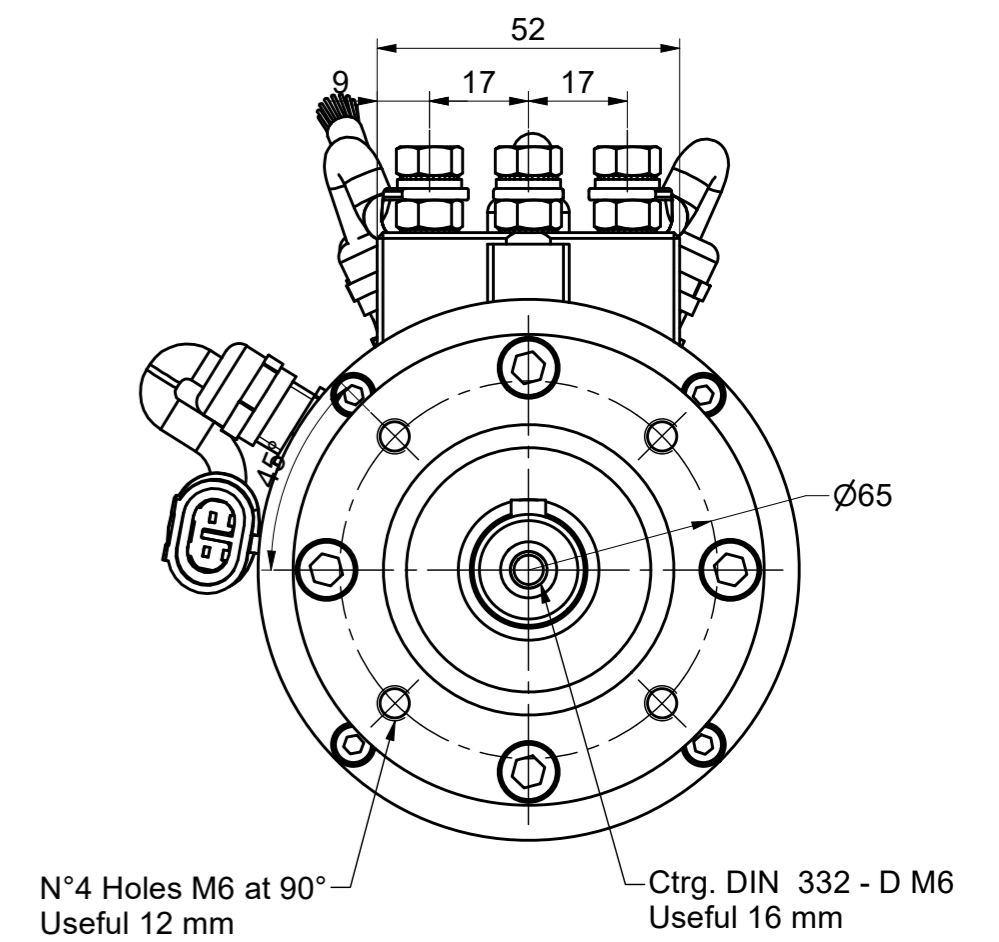

Feather key
6x6x28 UNI 6604

Dimensions	PM81		
	1 Stage	2 Stages	3 Stages
A	59.9 ±0.5	81.6 ±0.5	103.3 ±0.5
B	248.9	270.6	292.3