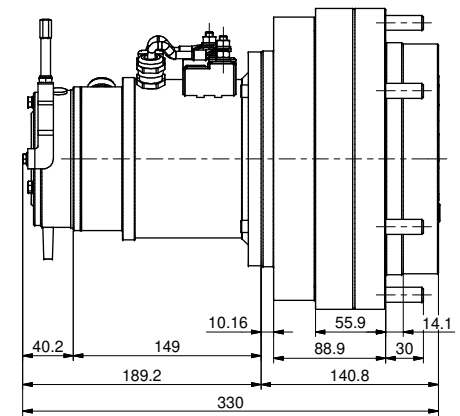

N°6 Screws M12x1.5 at 60°

View from "A"

View with assembled wheel